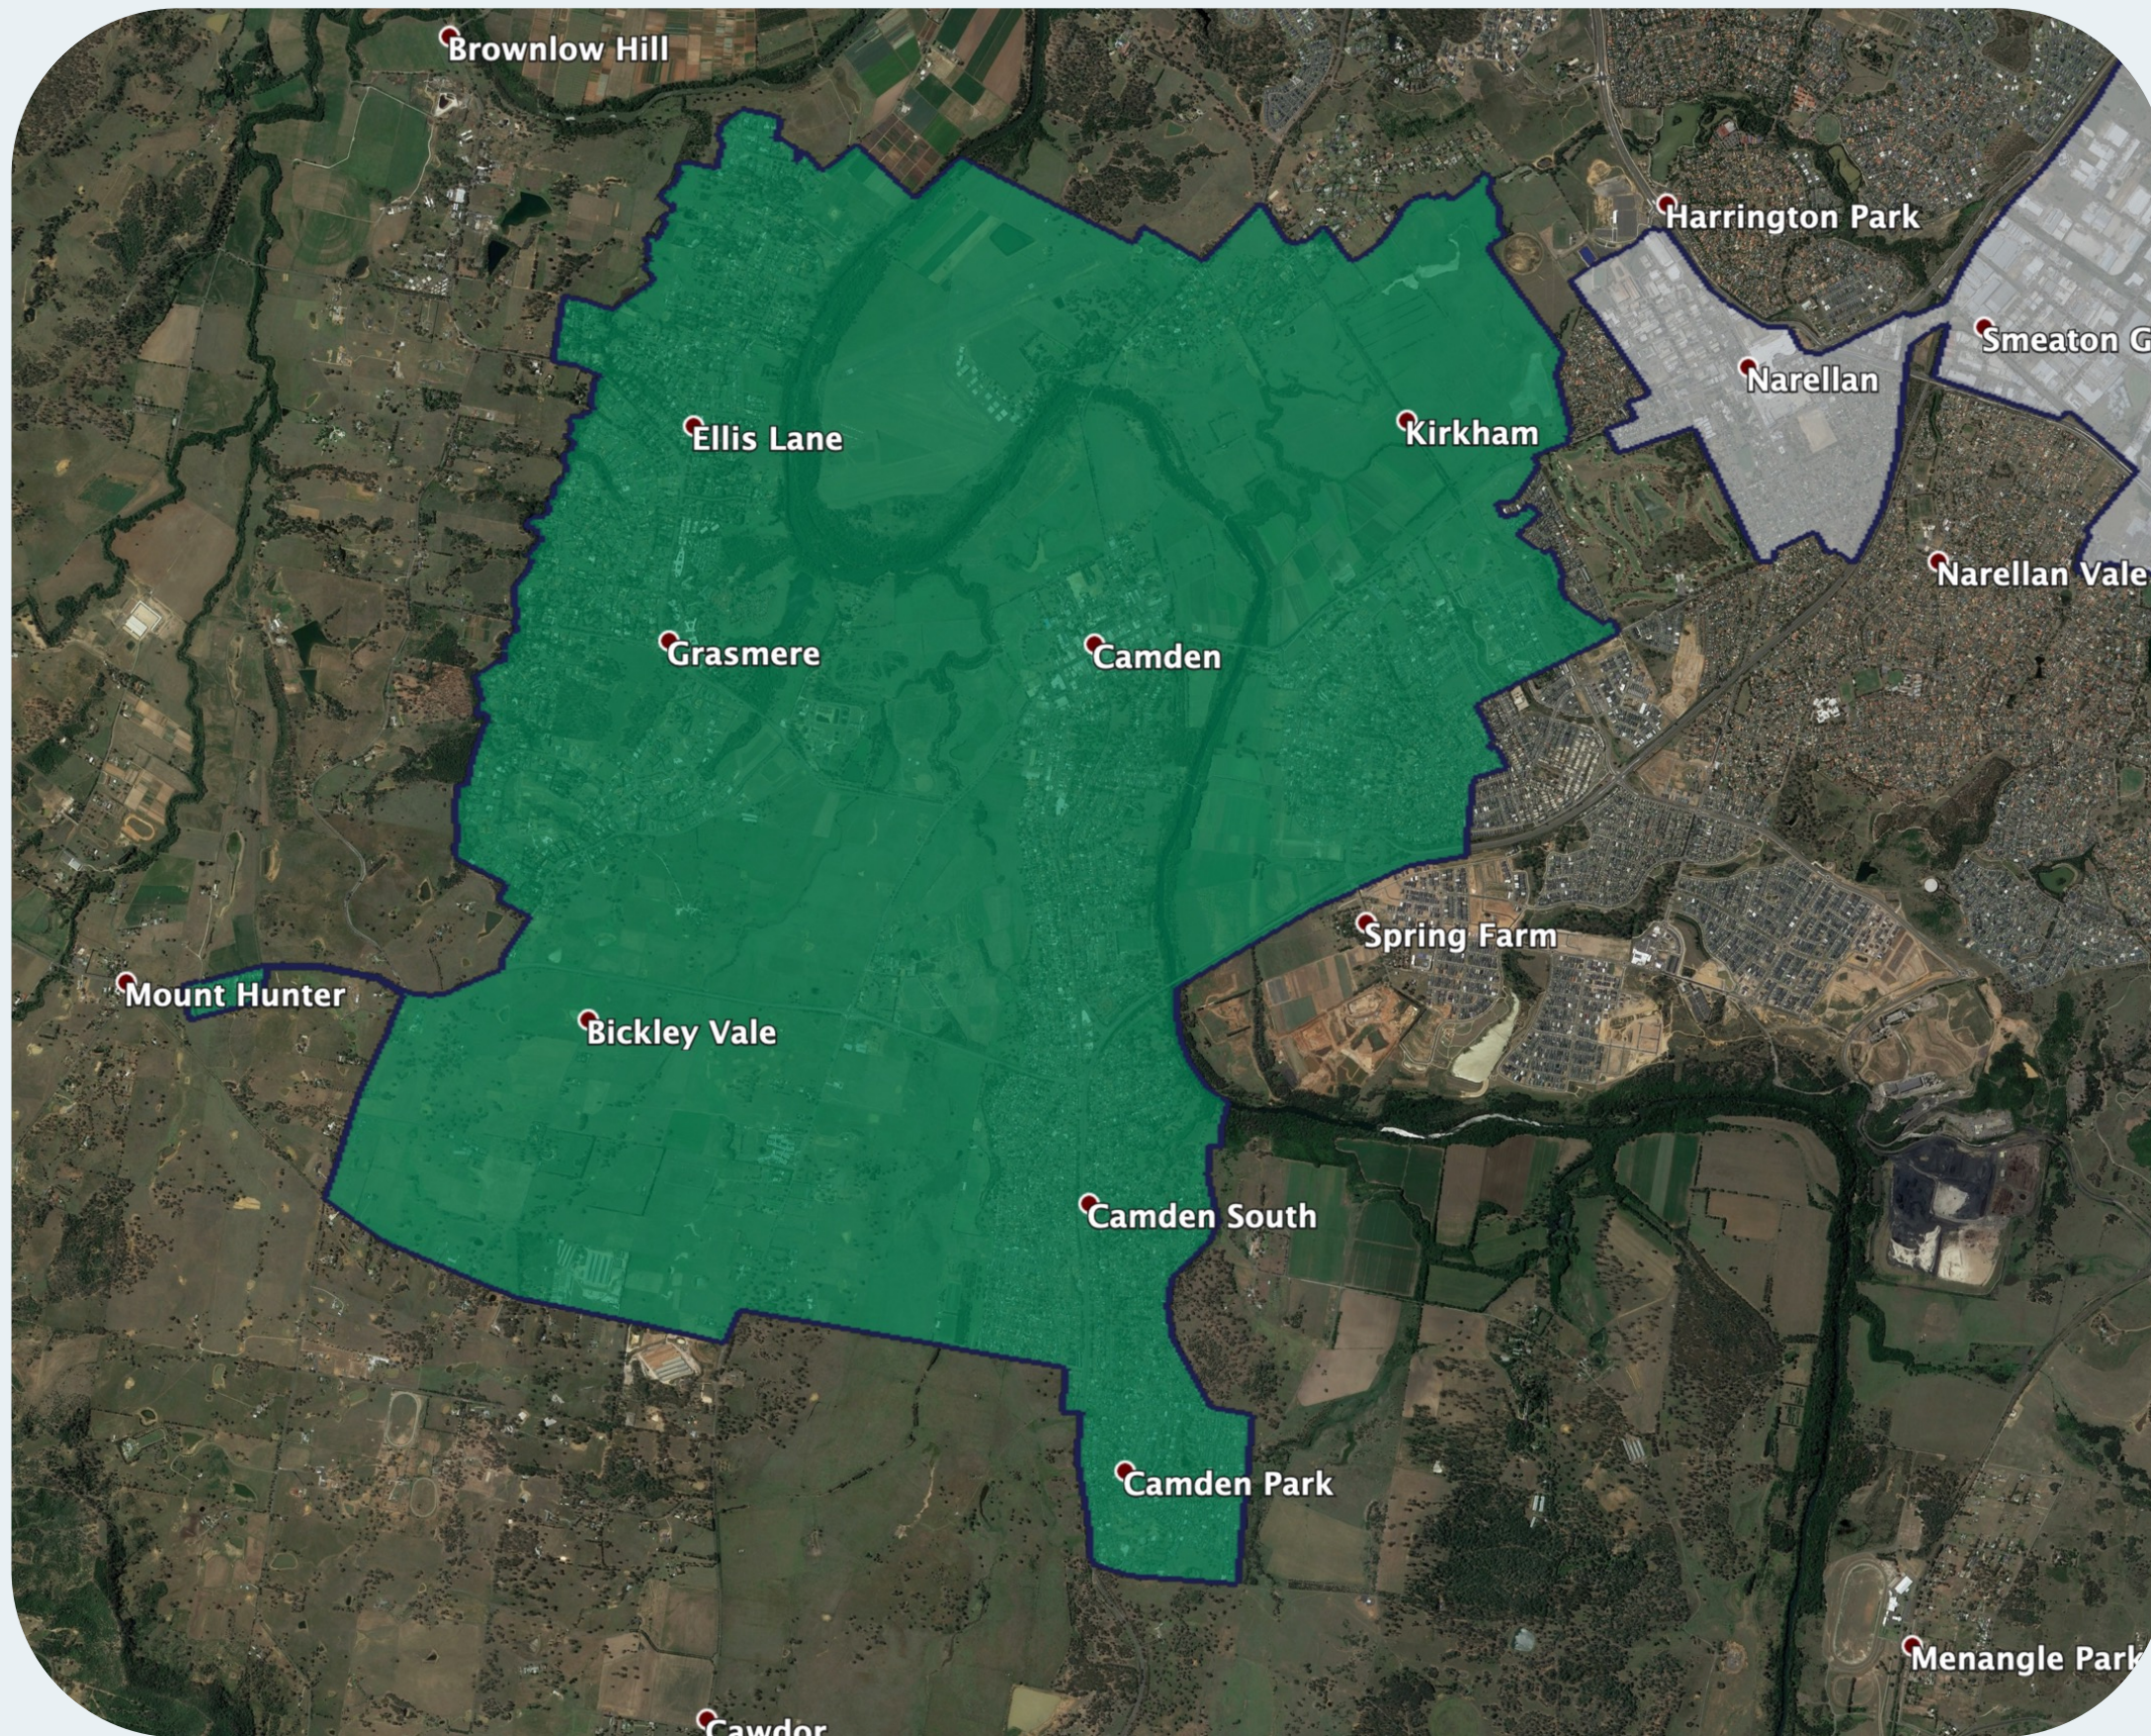

nbn™ Business Fibre Zone indicative map – Camden and surrounds

The nbn™ Business Fibre Initiative is available to businesses right across the country.

The areas highlighted on this map, are part of an nbn™ Business Fibre Zone that is eligible for business nbn™ Enterprise Ethernet.

To find out more about the Fibre Initiative contact your service provider, or visit: nbn.com.au/businessfibre

Key

-  nbn™ Business Fibre Zone
-  Adjacent/nearby nbn™ Business Fibre Zone (where relevant)