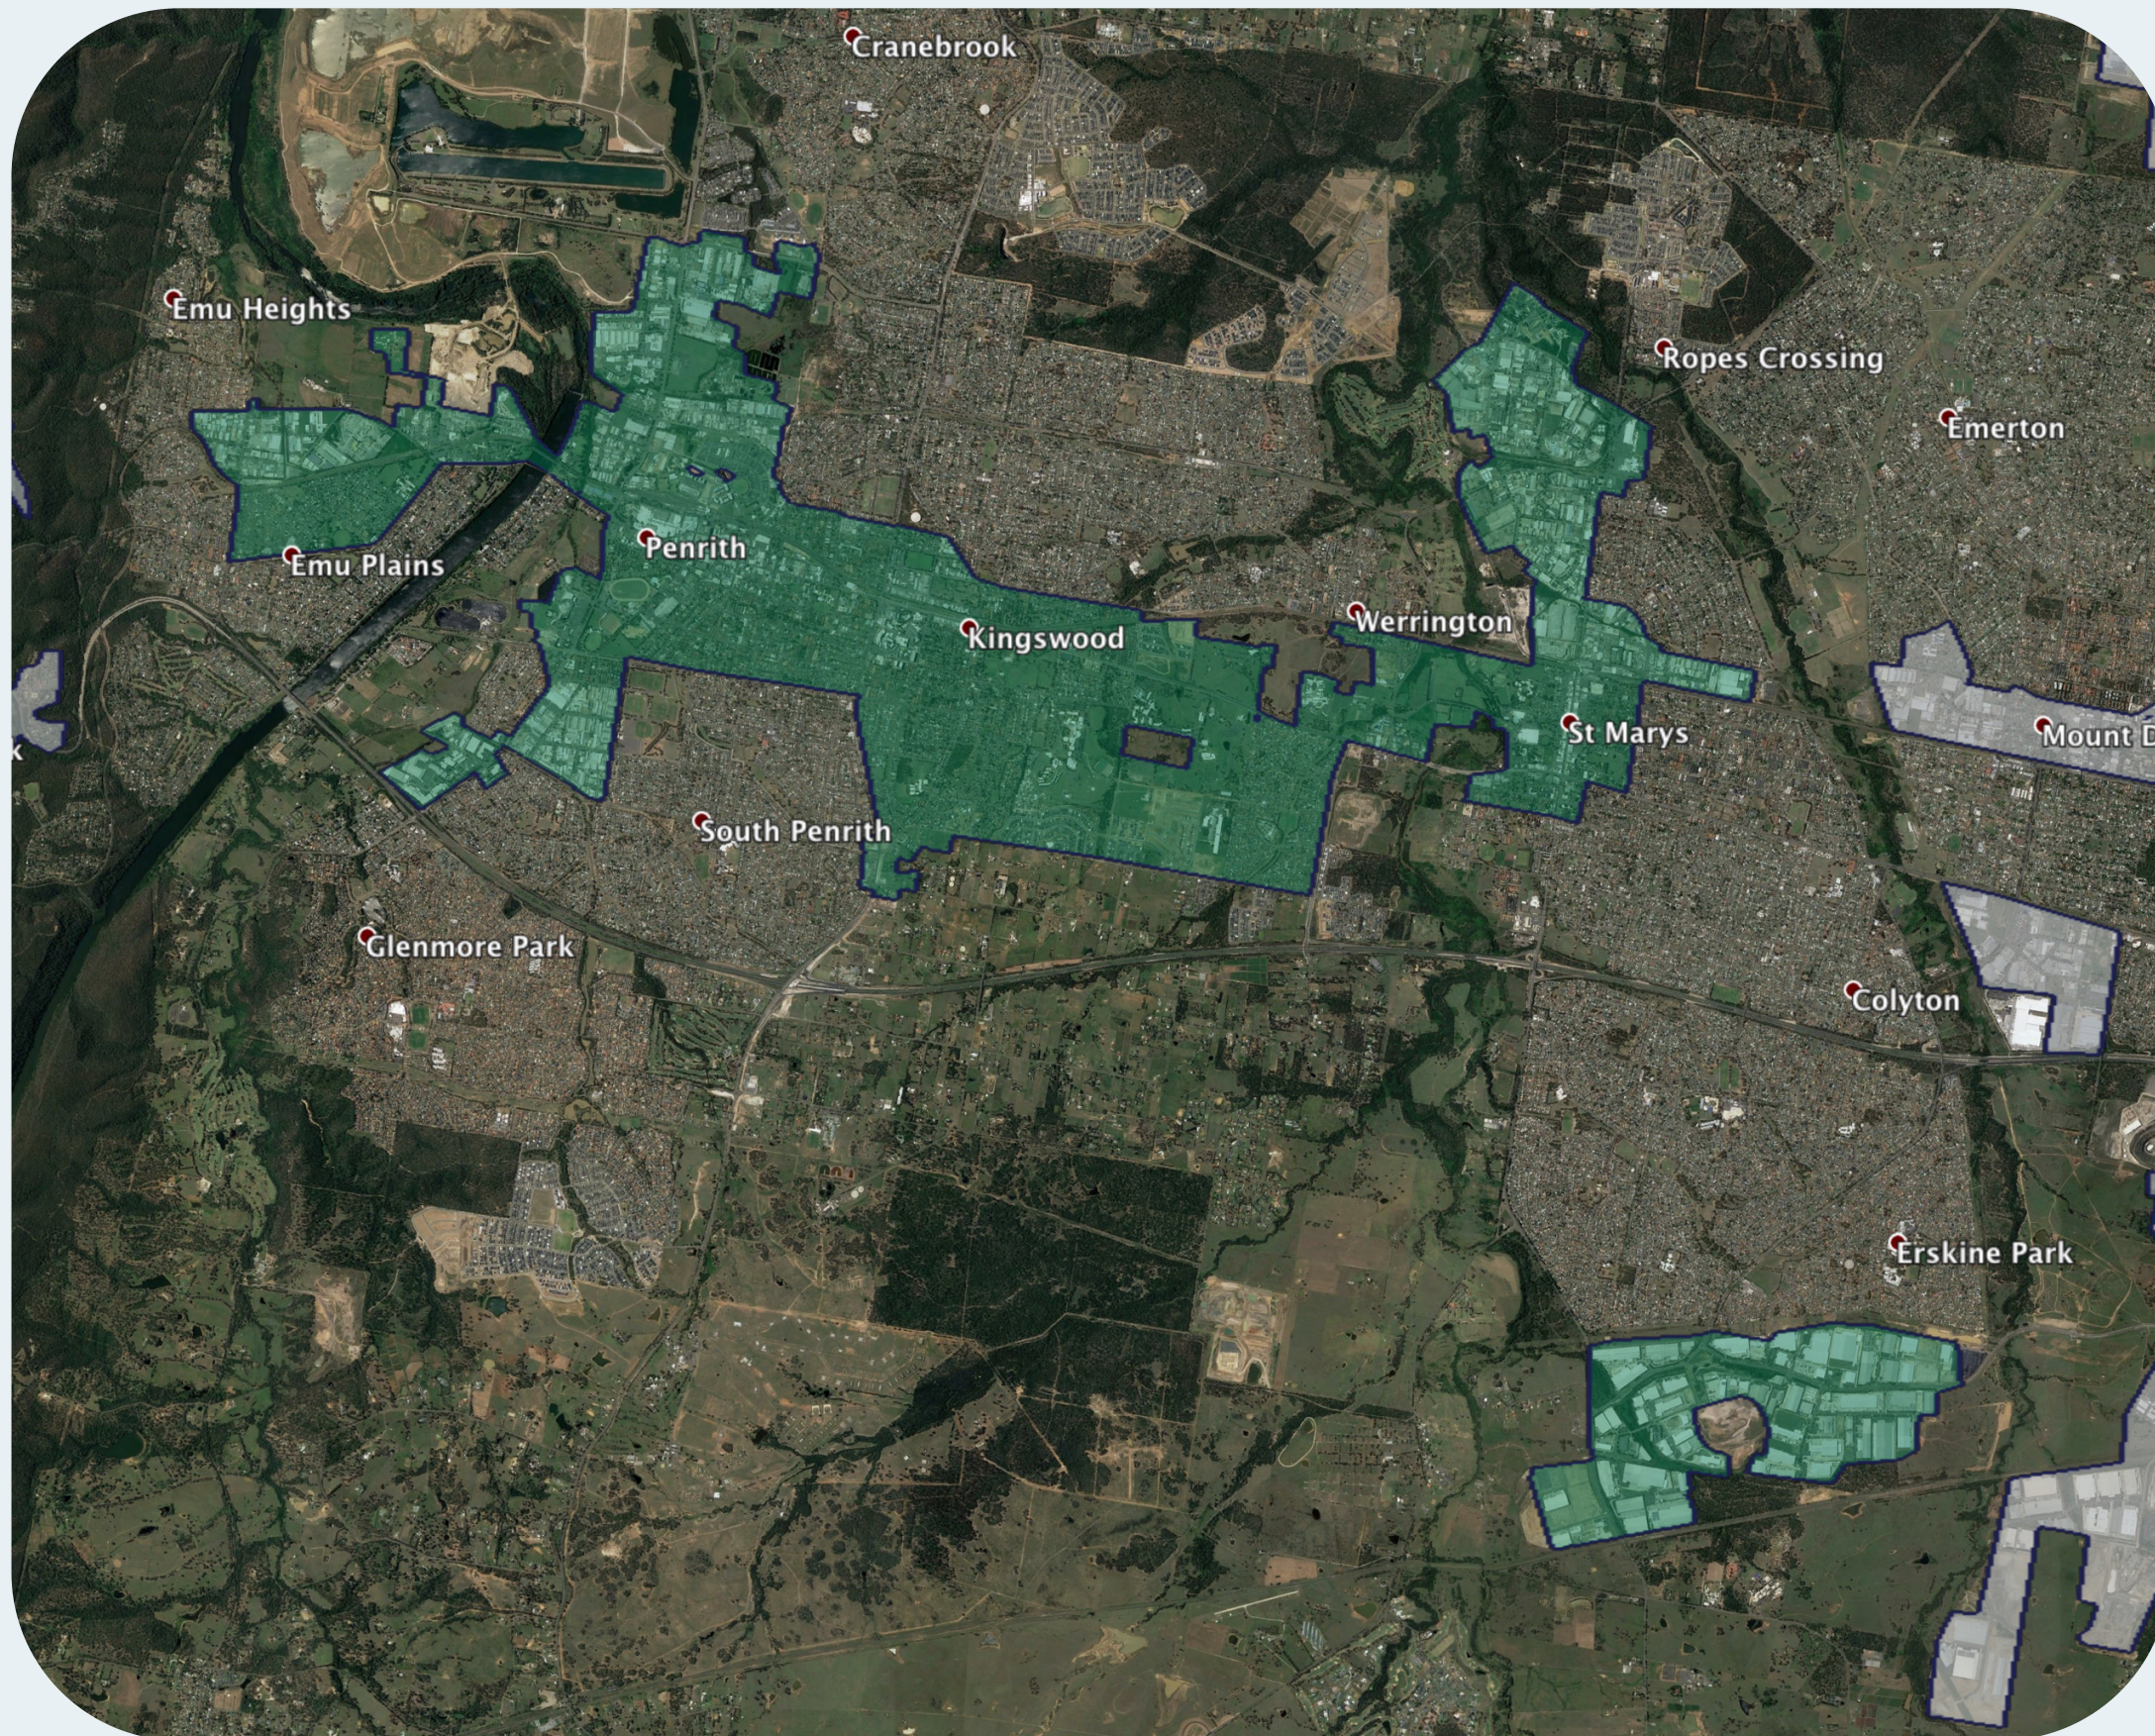

nbn™ Business Fibre Zone indicative map – Penrith and surrounds

The nbn™ Business Fibre Initiative is available to businesses right across the country.

The areas highlighted on this map, are part of an nbn™ Business Fibre Zone that is eligible for business nbn™ Enterprise Ethernet.

To find out more about the Fibre Initiative contact your service provider, or visit: nbn.com.au/businessfibre

Key

-  nbn™ Business Fibre Zone
-  Adjacent/nearby nbn™ Business Fibre Zone (where relevant)