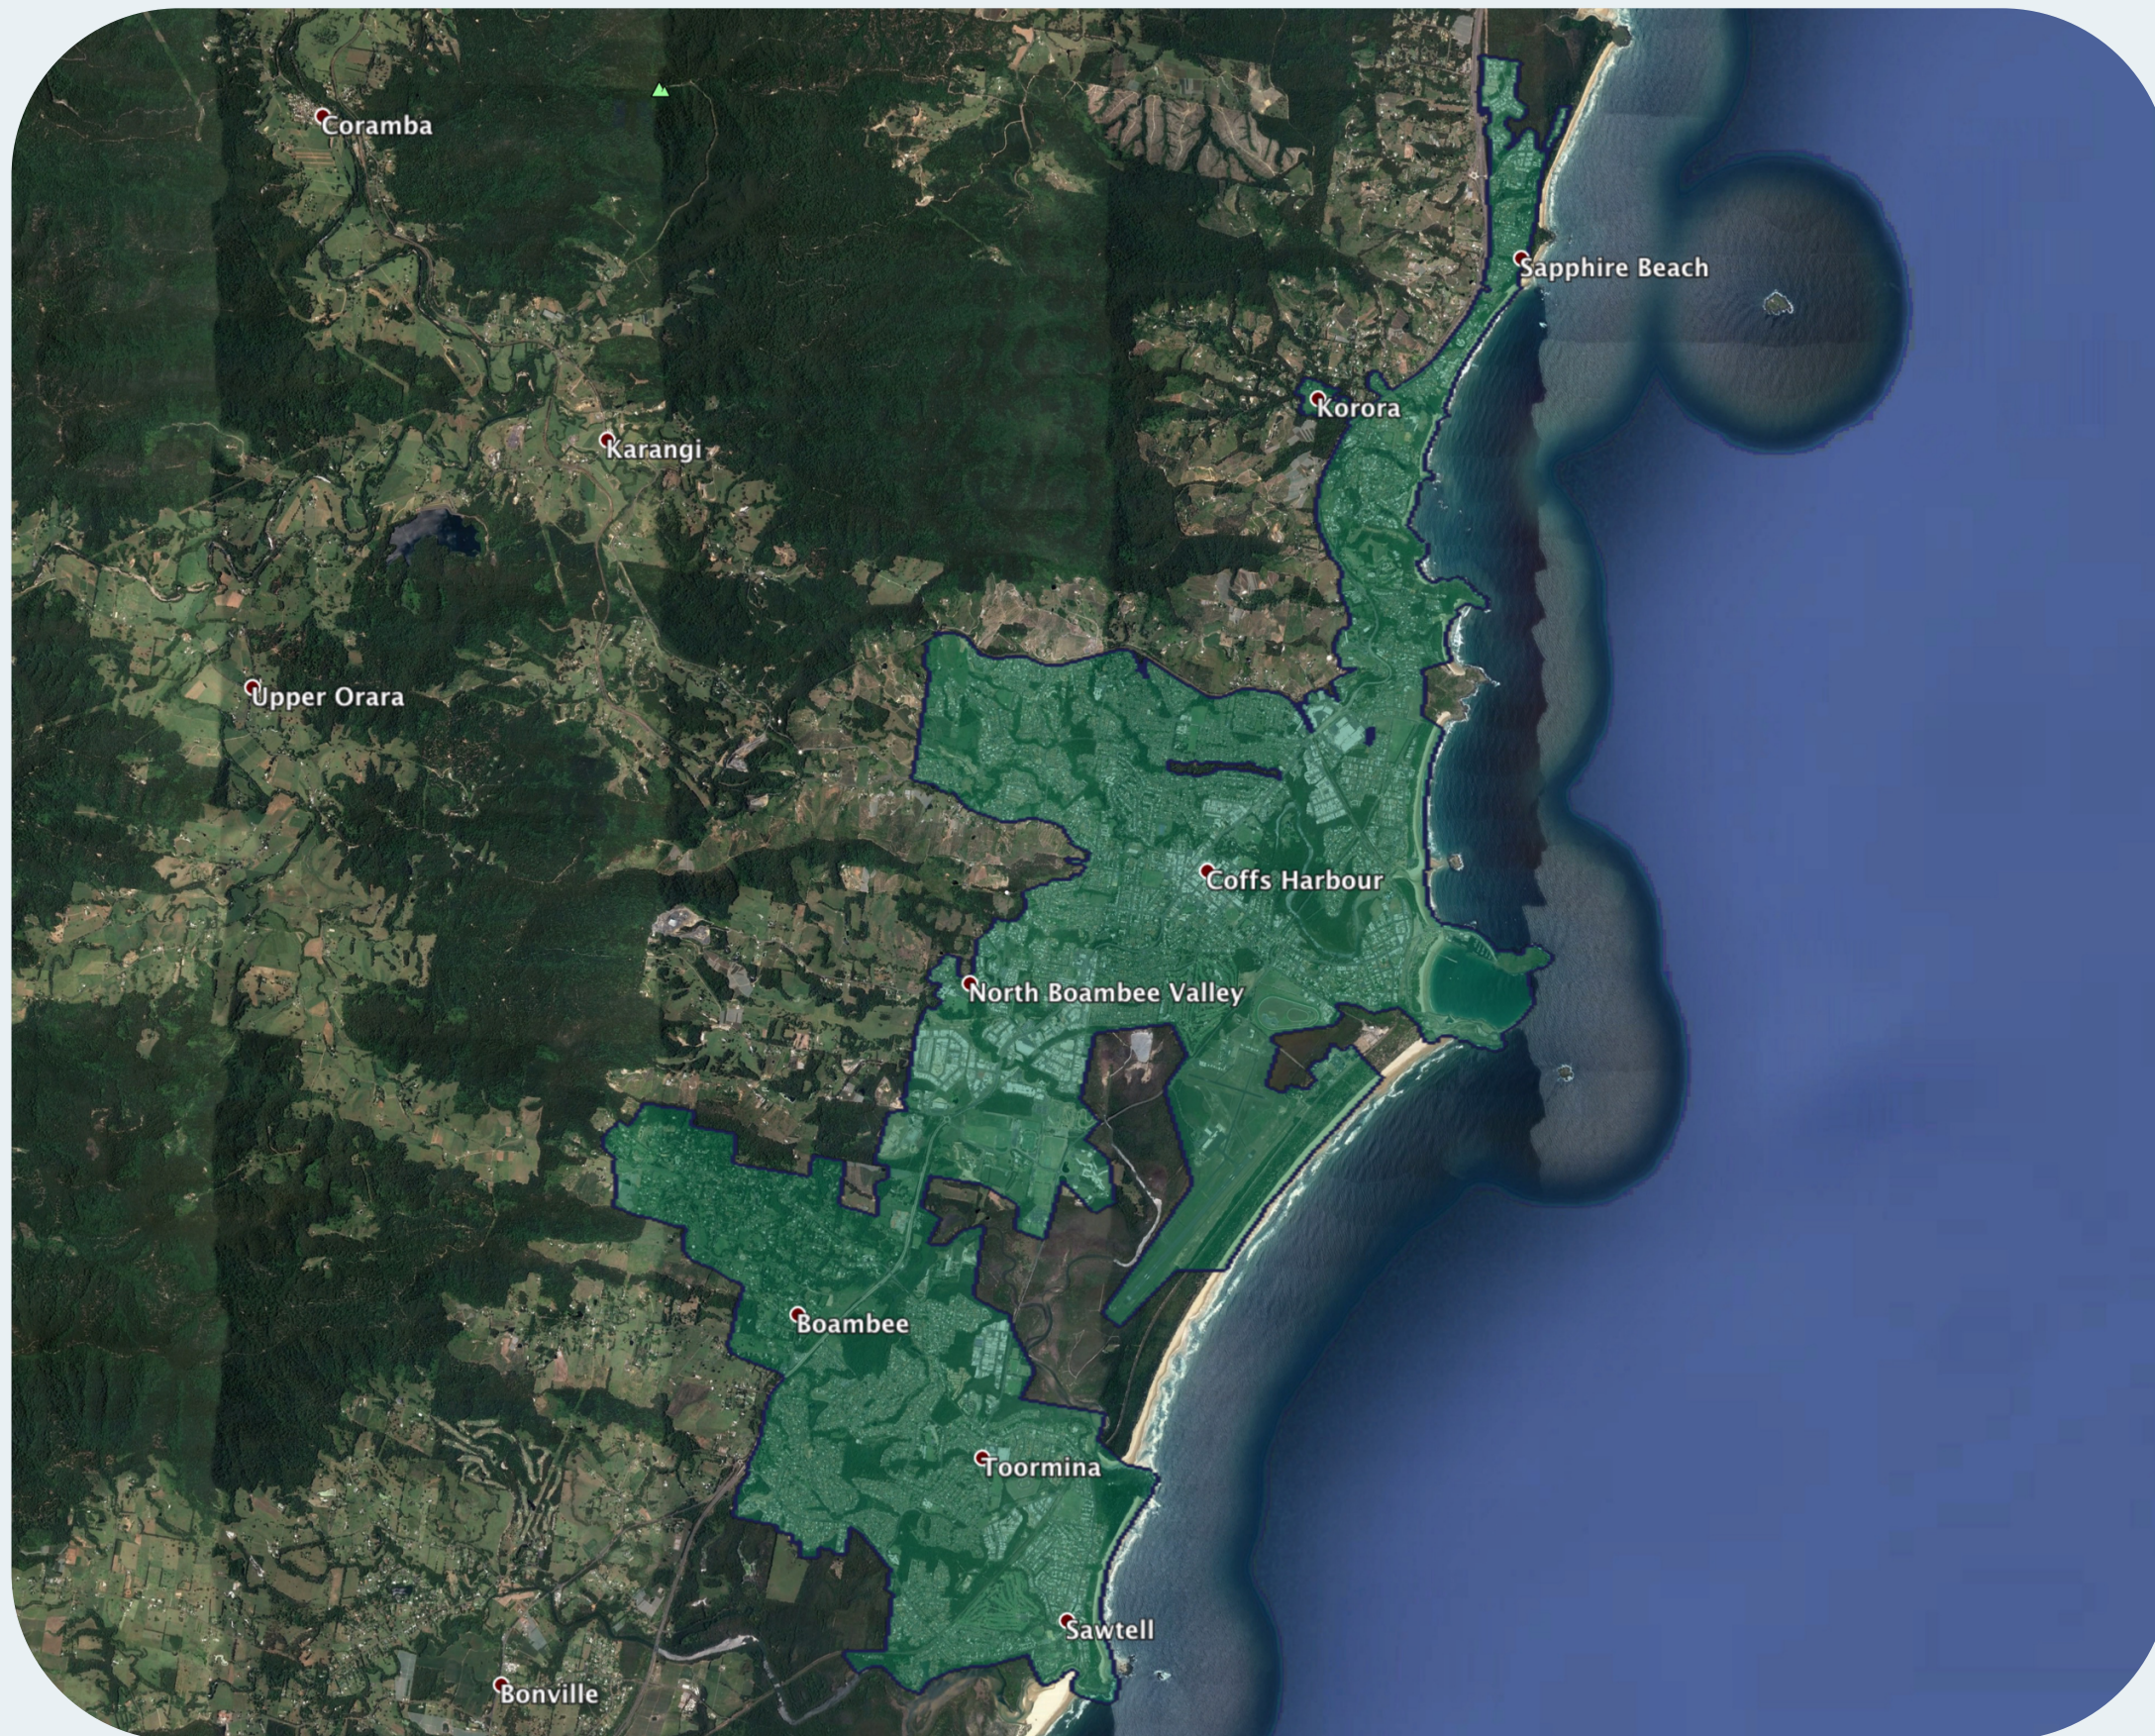

nbn™ Business Fibre Zone indicative map – Coffs Harbour and surrounds

The nbn™ Business Fibre Initiative is available to businesses right across the country.

The area highlighted on this map, is part of an nbn™ Business Fibre Zone that is eligible for business nbn™ Enterprise Ethernet.

To find out more about the Fibre Initiative contact your service provider, or visit: nbn.com.au/businessfibre

Key

-  nbn™ Business Fibre Zone
-  Adjacent/nearby nbn™ Business Fibre Zone (where relevant)