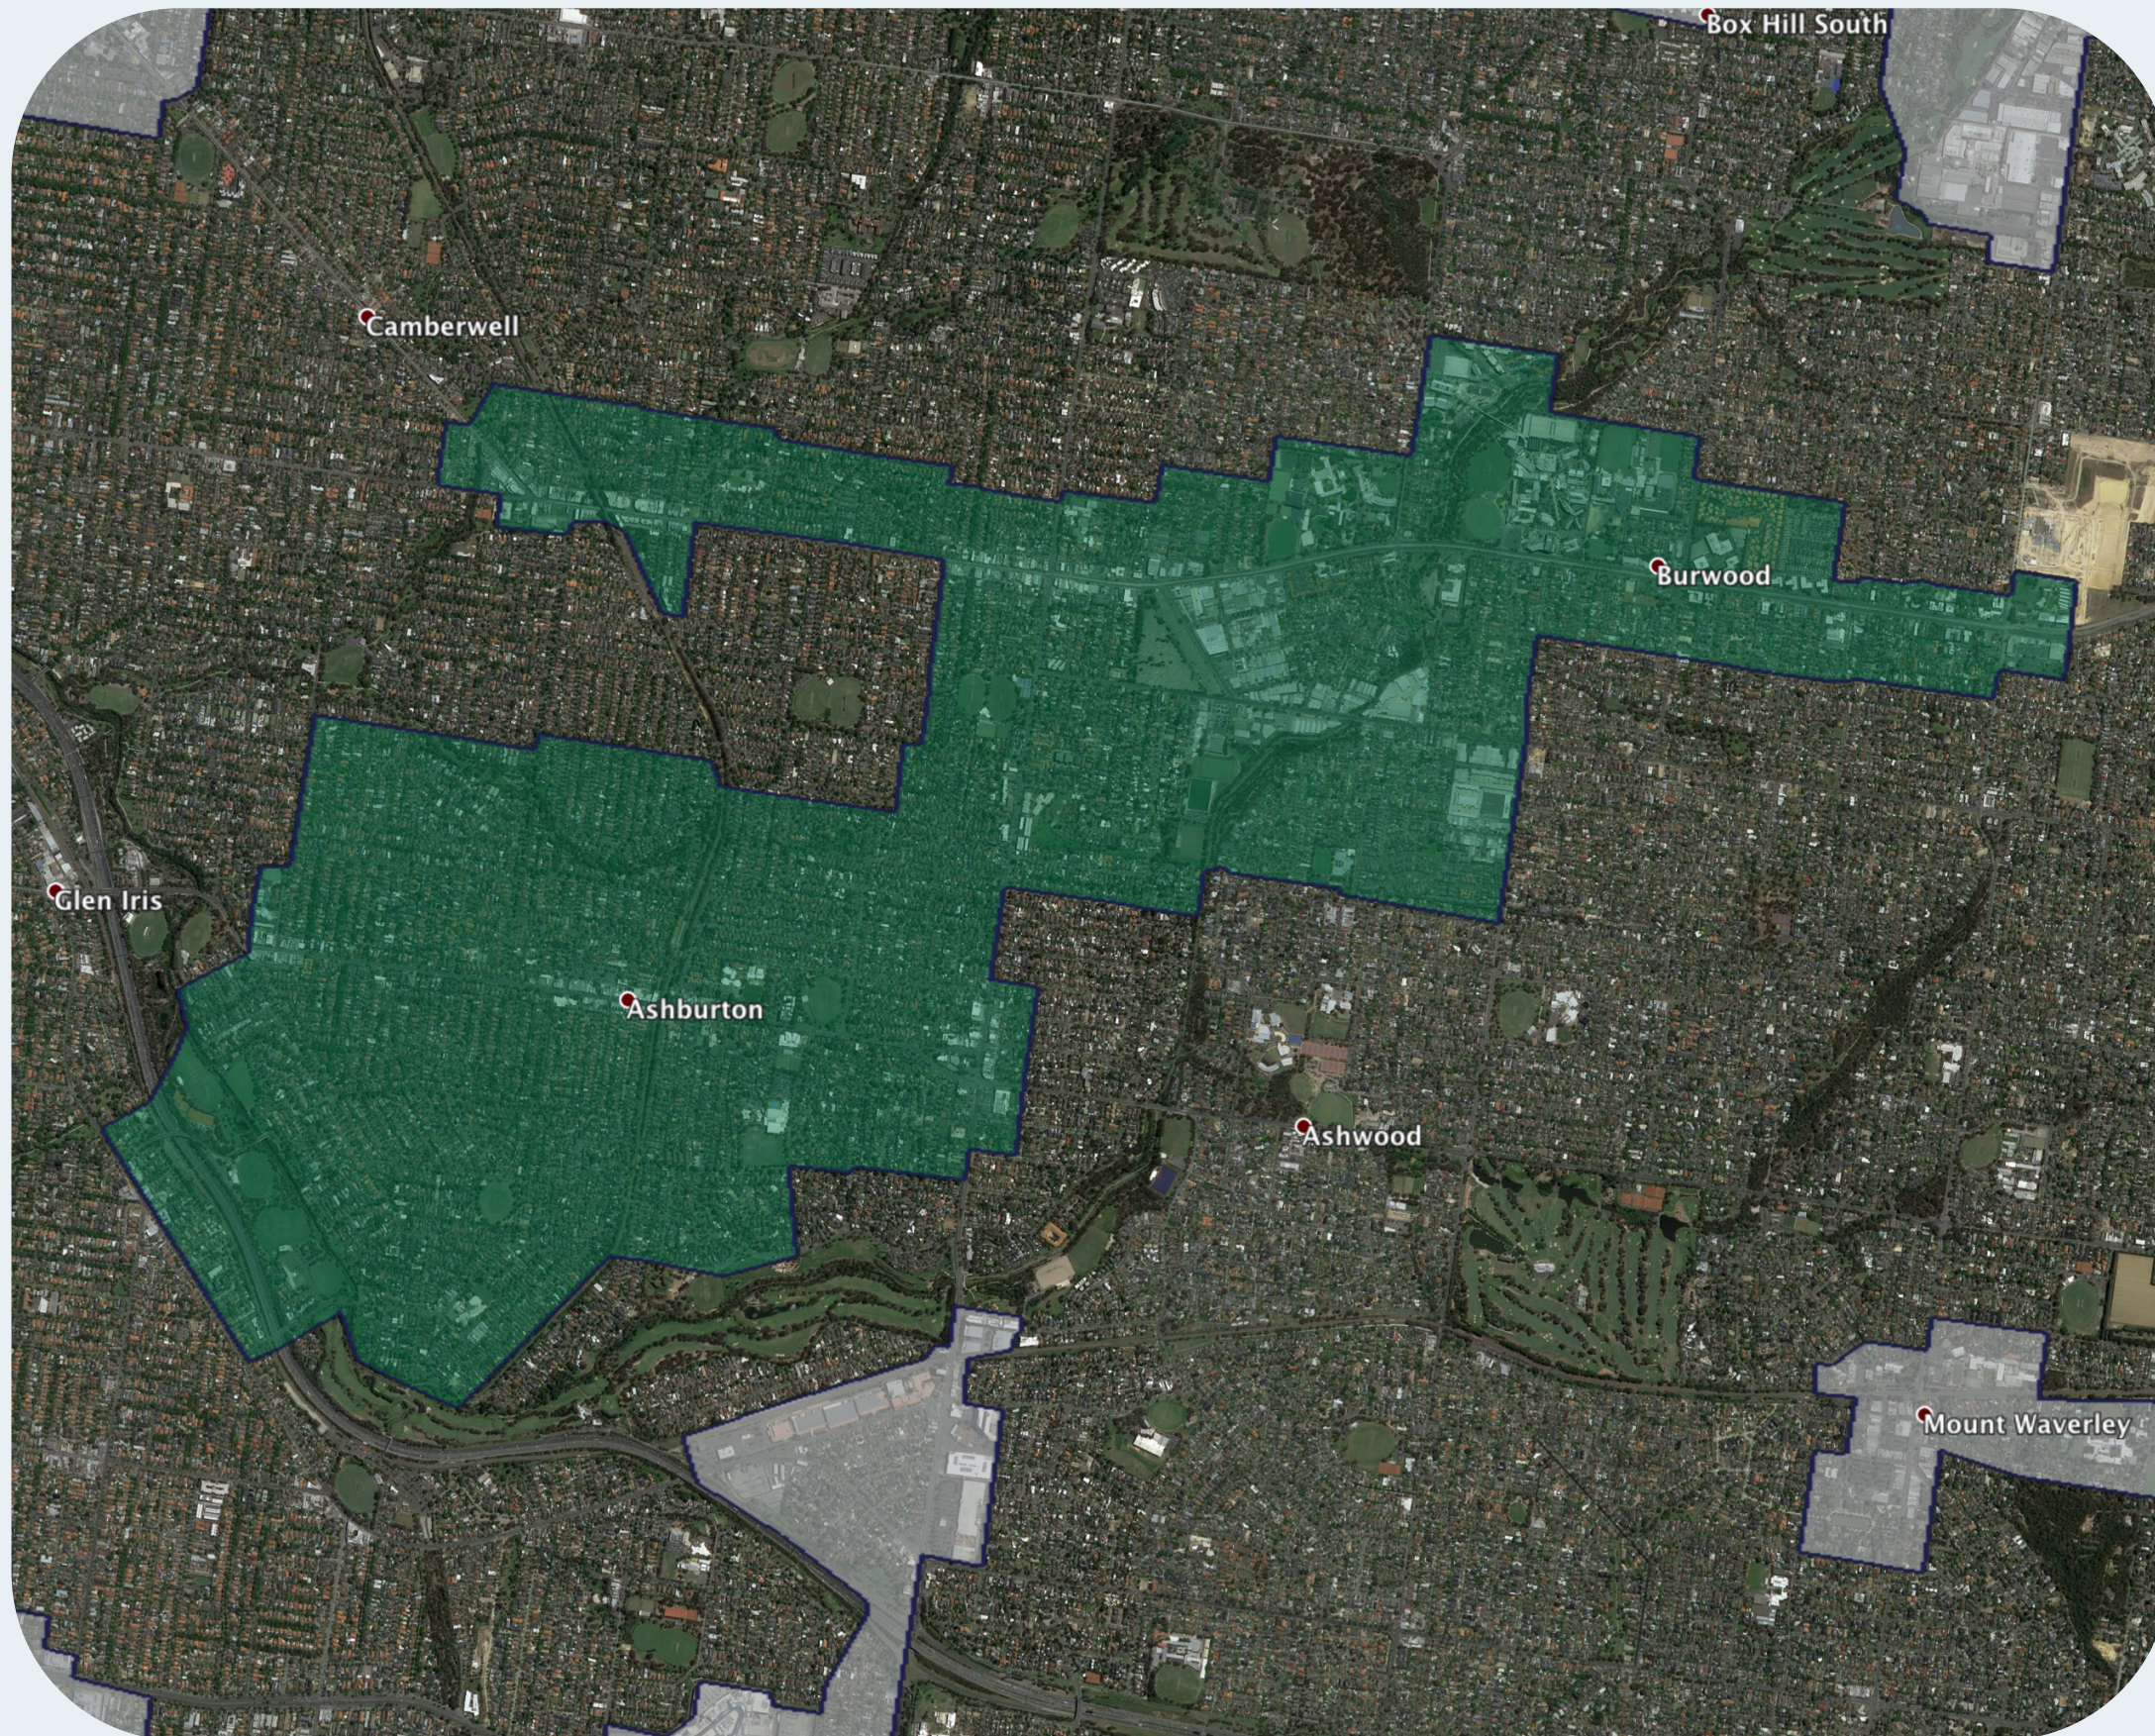

nbn™ Business Fibre Zone indicative map – Burwood and surrounds

The nbn™ Business Fibre Initiative is available to businesses right across the country.

The areas highlighted on this map, are part of an nbn™ Business Fibre Zone that is eligible for business nbn™ Enterprise Ethernet.

To find out more about the Fibre Initiative contact your service provider, or visit: nbn.com.au/businessfibre

Key

-  nbn™ Business Fibre Zone
-  Adjacent/nearby nbn™ Business Fibre Zone (where relevant)