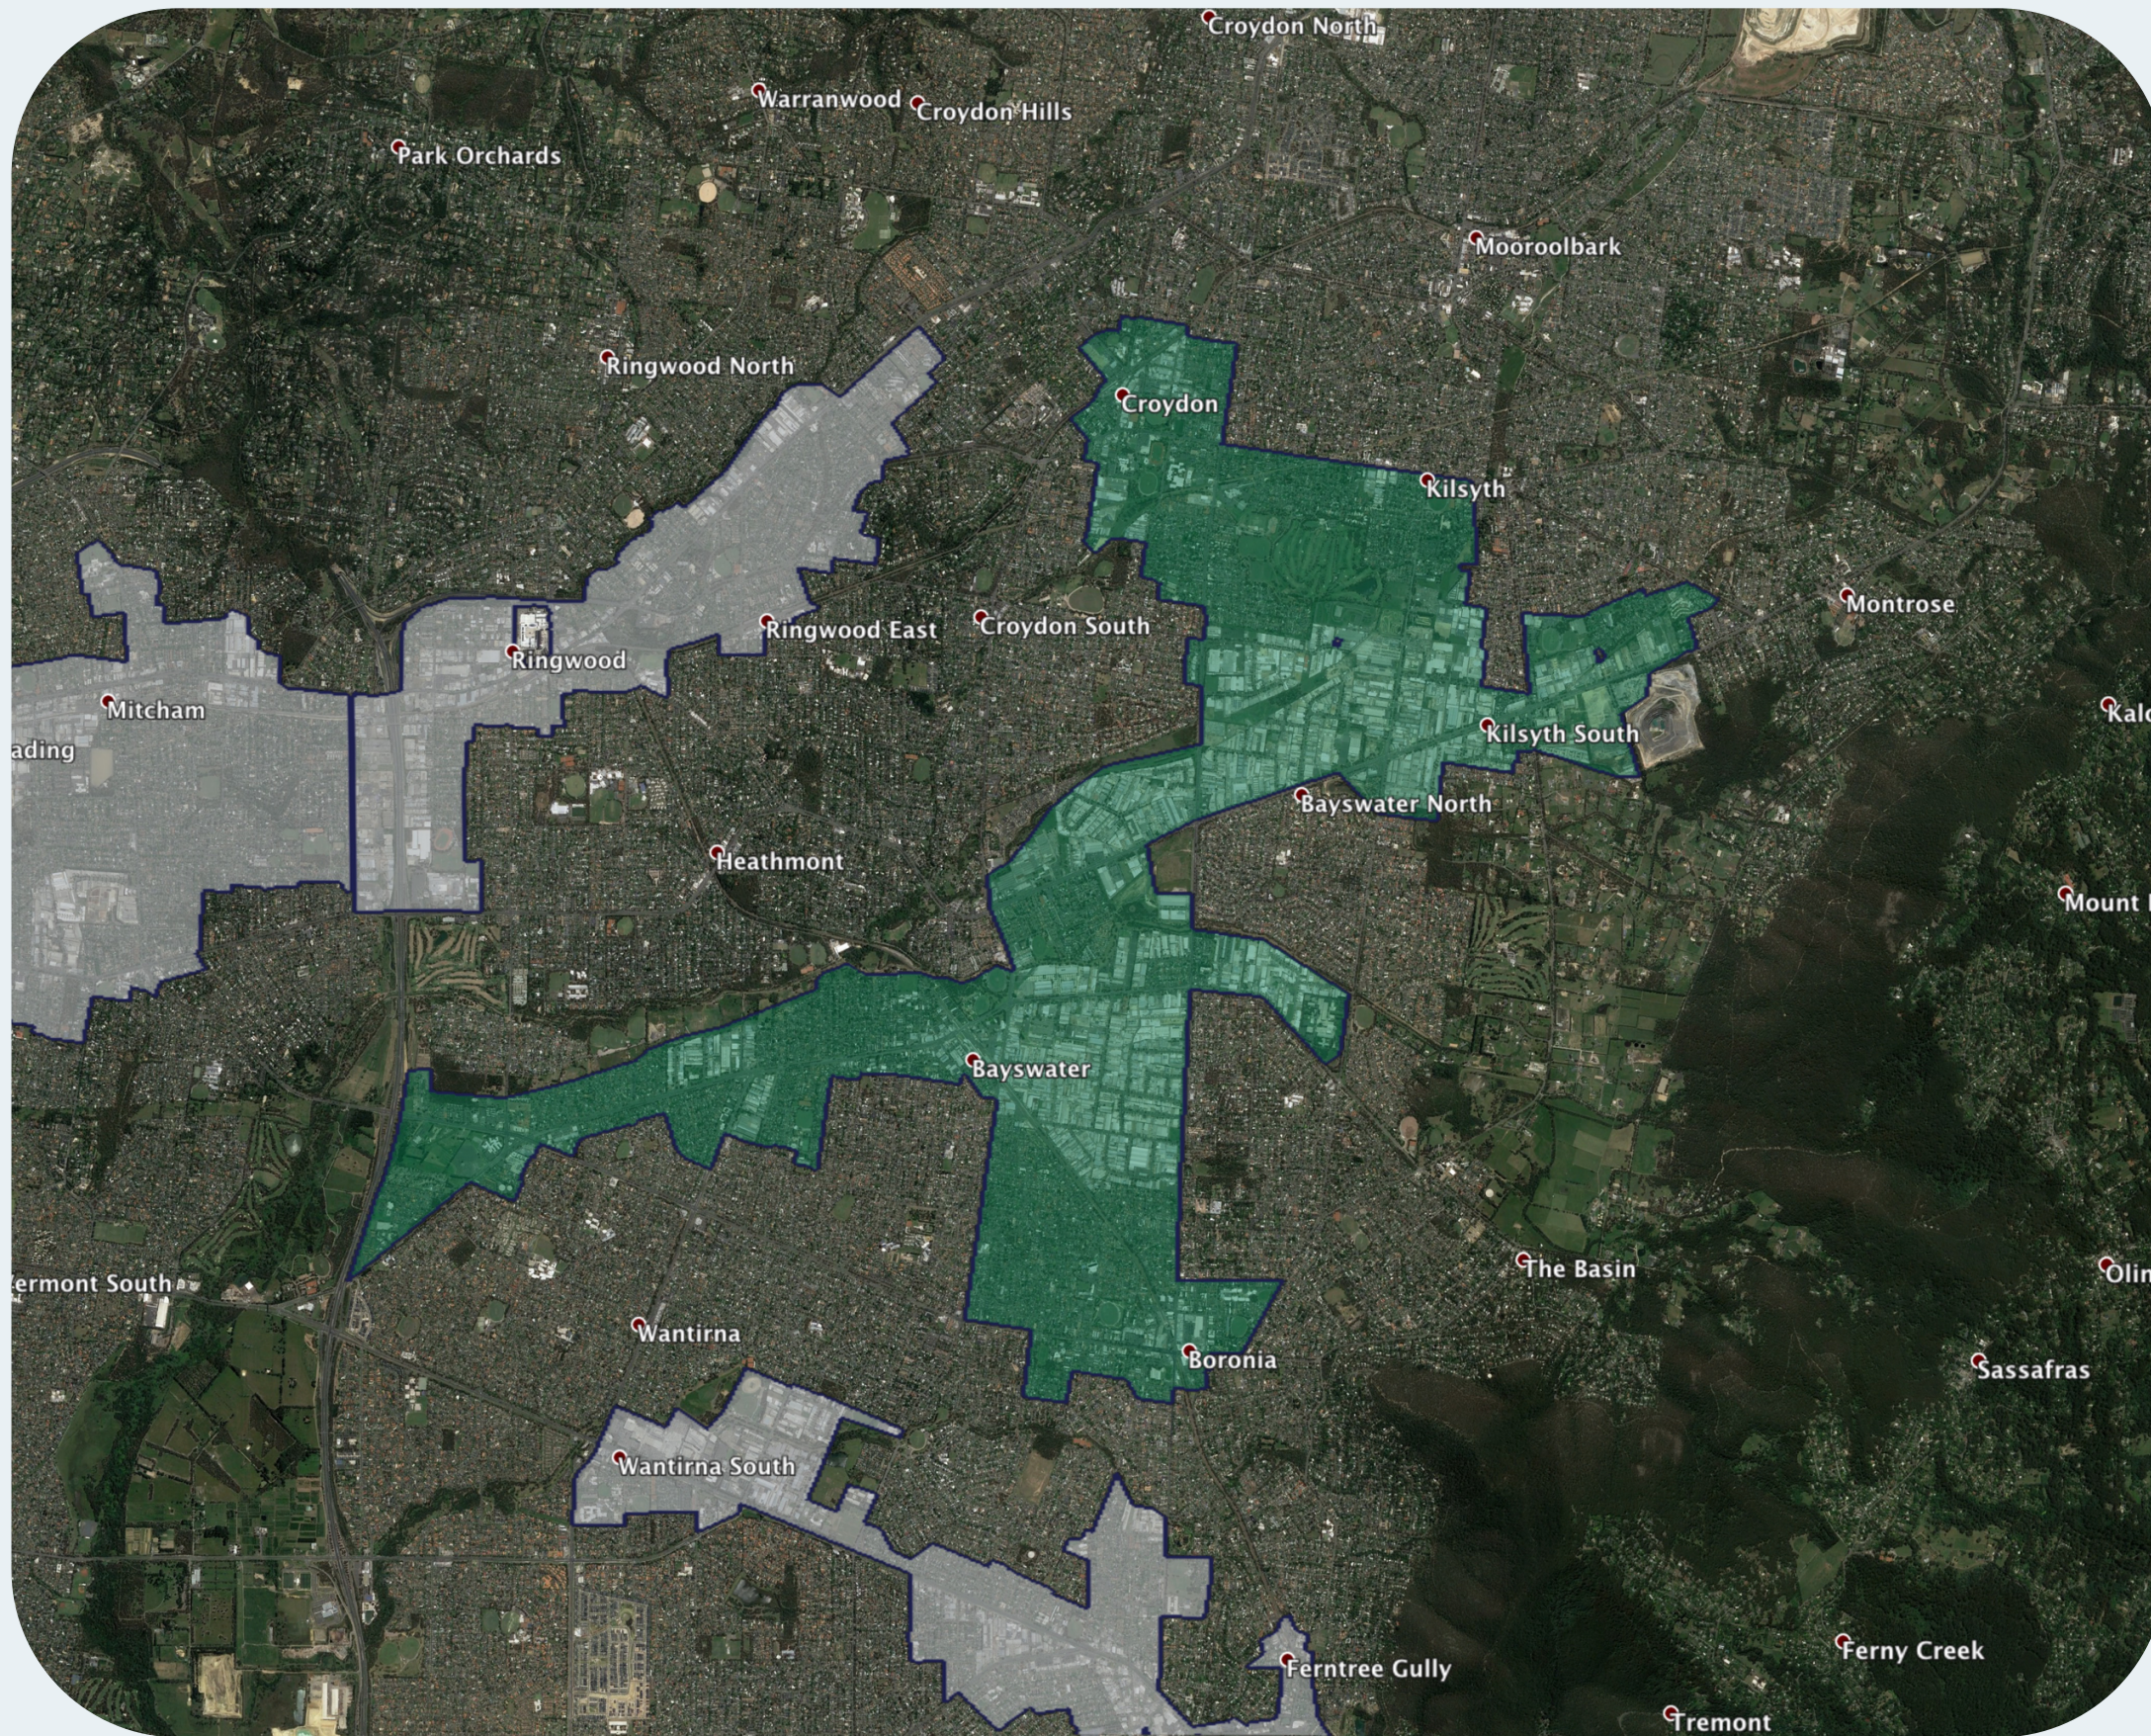

nbn™ Business Fibre Zone indicative map – Croydon - Bayswater and surrounds

The nbn™ Business Fibre Initiative is available to businesses right across the country.

The areas highlighted on this map, are part of an nbn™ Business Fibre Zone that is eligible for business nbn™ Enterprise Ethernet.

To find out more about the Fibre Initiative contact your service provider, or visit: nbn.com.au/businessfibre

Key

-  nbn™ Business Fibre Zone
-  Adjacent/nearby nbn™ Business Fibre Zone (where relevant)